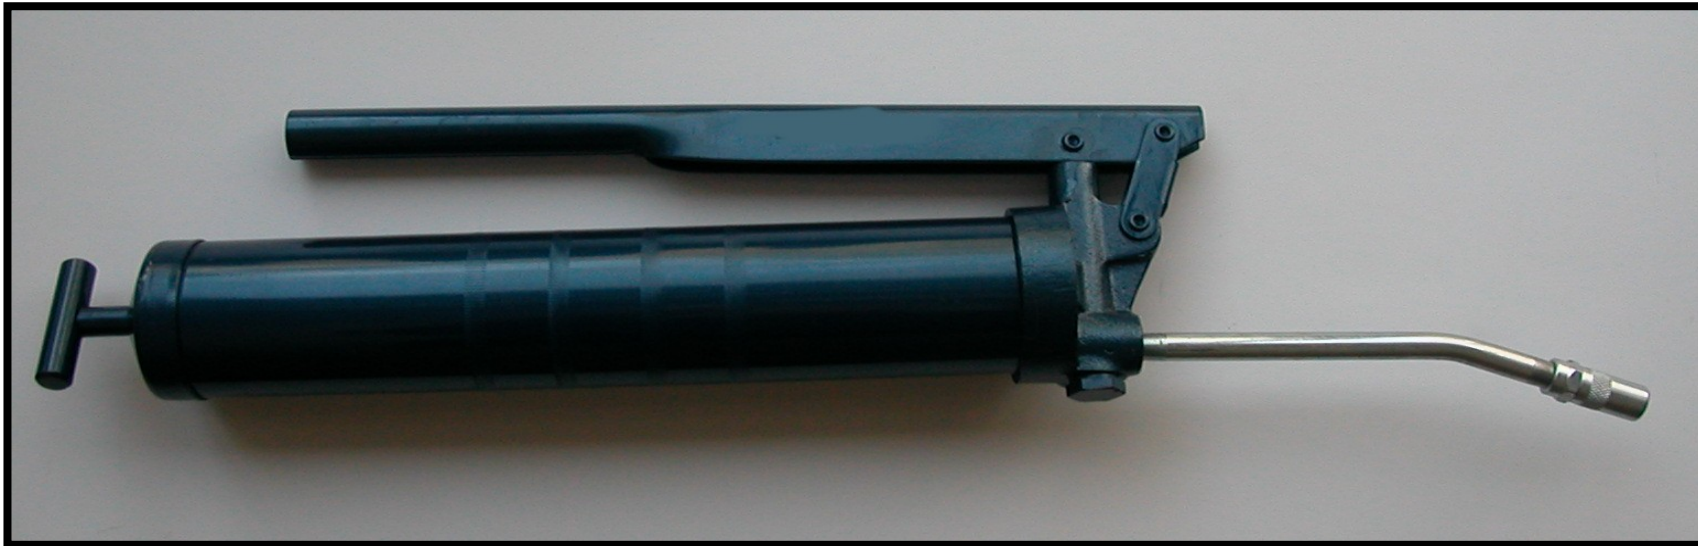

LT1142ME

High Pressure Grease Gun

DESCRIPTION

Hand Held Manual Grease Gun(14oz Cartridge Capacity);

Develops 7500PSI Grease Pressure

Capacity: 14oz Cartridge Capacity

Lube Outlet: 1/8" NPT(f);

Includes: 6"(15.24cm) Extension and High Pressure Coupler

Can be used with Spring Loaded Whip Hose

Application: Farm, Construction, Maintenance, Industrial Garage, Automotive and Truck

Box Weight: 7.0LBS (3.2KG)

Box DIMS: 18"(45.7CM) X 6"(15.2CM) X 6"(15.2 CM)

WILLMAR INTERNATIONAL LLC / LUBE TECHNOLOGY
P.O. BOX 456; ADA, MI. 49301 USA
TEL: 616-676-1792; FAX: 616-676-1287
Contact: willmarllc@gmail.com
Website: <http://www.iserv.net/~wmograde/lube.html>