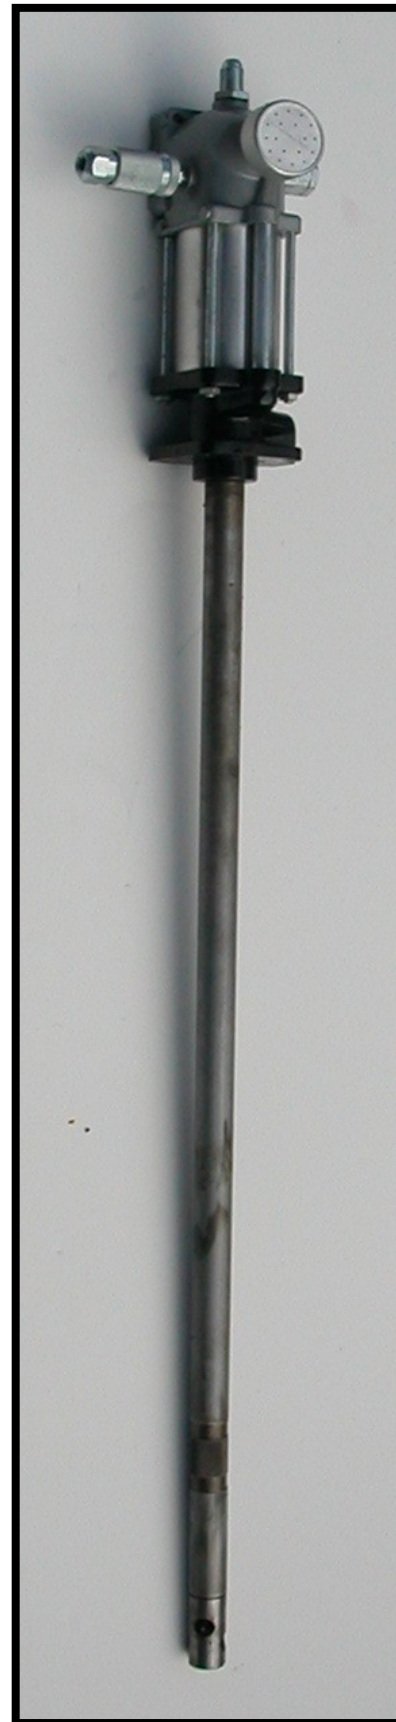

4. Pump Specifications: Pump Tube Length 33-15/16" (86.20CM) made for 400 lb Drum & 1.0"(2.54CM) Diameter; Air Motor Height: 11.0" (27.9CM); Overall Height: 44-15/16"(114.15CM)

5. These high pressure Grease Pumps incorporate a 20 cu. in. air motor design.

6. Output: 80 cu in/minute (45 oz) of Grease at 100PSI NLGI#2 at 70 Degrees ambient temperature (.35 cu in/cycle)

7. Air Inlet 1/8" NPT (f); Lube Outlet: 1/4" NPT (f)

8. Additional Accessories Available: LT82103ME Grease Strainer for Pump Tube;

9. New Downtube Packings made of Viton / Teflon for longer life

10. Maximum Air Pressure: 150PSI; Recommended: 80-100PSI;

Maximum Grease Pressure: 7500PSI; Recommended: 5000 PSI; Note: Pump life reduces considerably if operating above the recommended air pressure.

11. One Year Warranty against Defective Materials, Workmanship and Labor

12. All Pumps are Pressure Tested Statically and Dynamically in NLGI#2 Grease at the Factory for Output, Pressure, Performance and Quality.

13. Complete Repair Kits & Parts Available (See Below)

R83054ME: Simple Repair Kit for Grease Pumps LT82054ME

R83054M: Complex Repair Kit for Grease Pumps LT82054ME

R83000ME: Air Motor Repair Kit for LT82054ME

R83001ME: Down Tube Repair Kit for LT82054ME

14: Other Information: Weight and Dimensions:

BOX Weight: 19LBS(8.62KG)

Box Dimensions: Length: 6-1/2"(16.6CM) X Width:6-1/2"(16.6CM) X

Height: 49-1/2"(125.8CM)