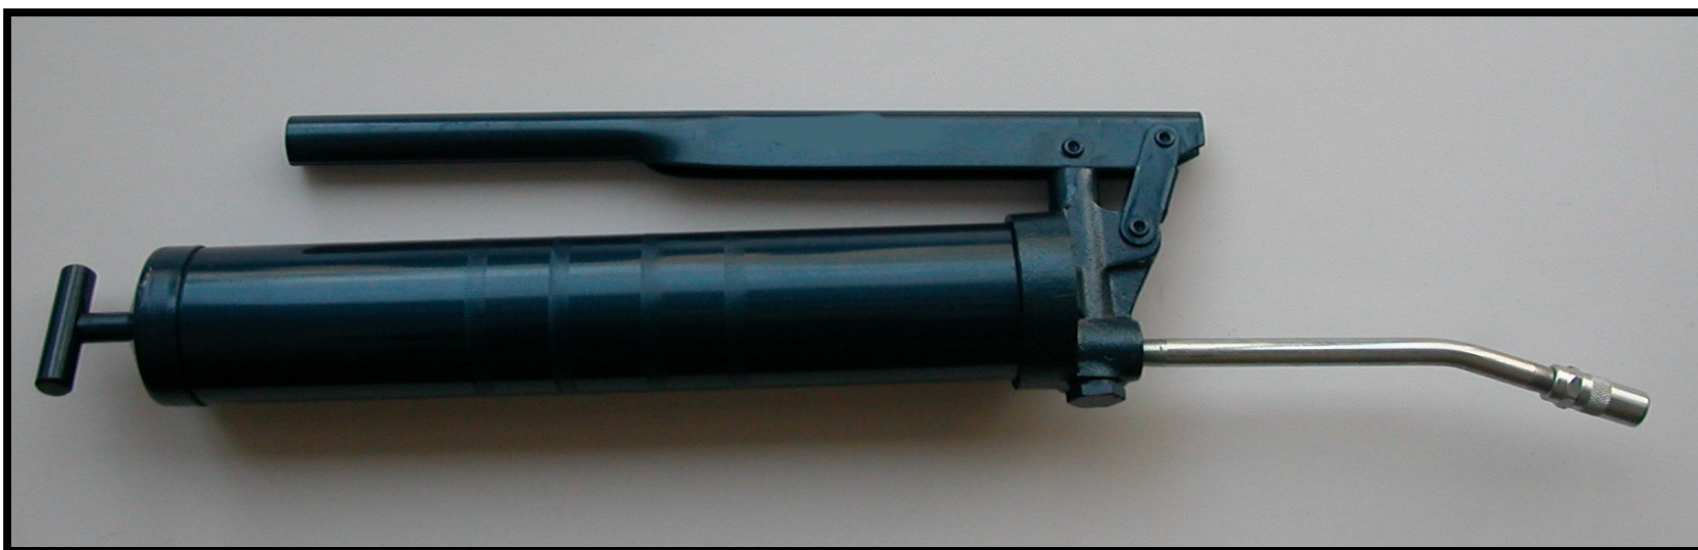

### DESCRIPTION

Hand Held Manual Grease Gun(14oz Cartridge Capacity);

Develops 7500PSI Grease Pressure

Capacity: 14oz Cartridge Capacity

Lube Outlet: 1/8" NPT(f);

Includes: 6"(15.24cm) Extension and High Pressure Coupler

Can be used with Spring Loaded Whip Hose

Application: Farm, Construction, Maintenance, Industrial, Garage, Automotive and Truck

Box Weight: 7.0LBS (3.2KG)

Box DIMS: 18"(45.7CM) X 6"(15.2CM) X 6"(15.2 CM)